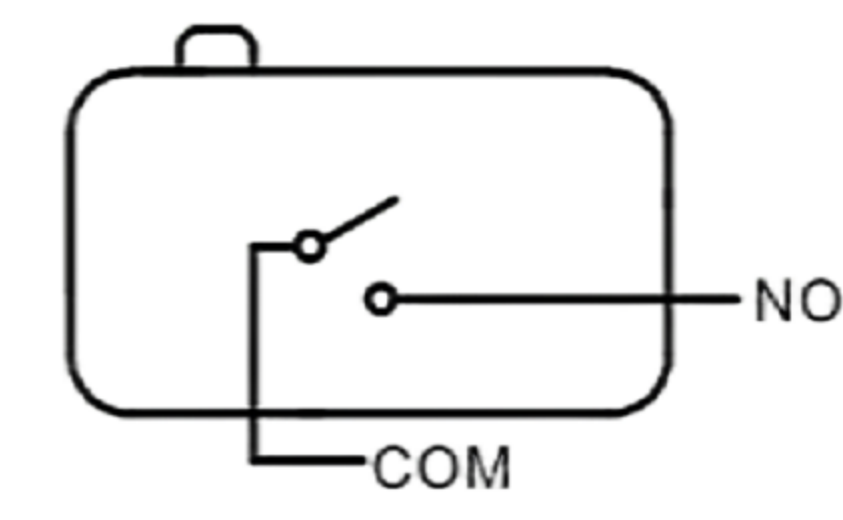

转换型SPDT

常开型SPST-NO

常闭型SPST-NC

晾衣架开关

- 1.微动开关型号 MICRO SWITCH MODEL: LXW-3-6-1A-J5S-R1
- 2.快插端子 QUICK CONNECTOR TYPE:
单刀双掷 SINGLE POLE DOUBLE THROW
- 3.额定值 RATING: ▲16A 125/250VAC μ 25T125
- 4.接触电阻 CONTACT RESISTANCE: <50mΩ (INITIAL)
- 5.绝缘电阻 INSULATION RESISTANCE: ≥100MΩ(DC500V/1MIN)
- 6.介电强度 DIELECTRIC STRENGTH: 1500V /5mA /1MIN
- 7.机械寿命 MECHANICAL LIFE: >100000 CYCLES
- 8.电气寿命 ELECTRICAL LIFE: >10000 CYCLES
- 9.端子手工焊接条件 SOLDER ABILITY OF TERMINAL: MAX260°C, 3S
- 10.操作力 OPERATION FORCE: 150±50gf
- 11.所有部件均使用环保材料 ALL MATERIALS ARE RoHS COMPLIANT