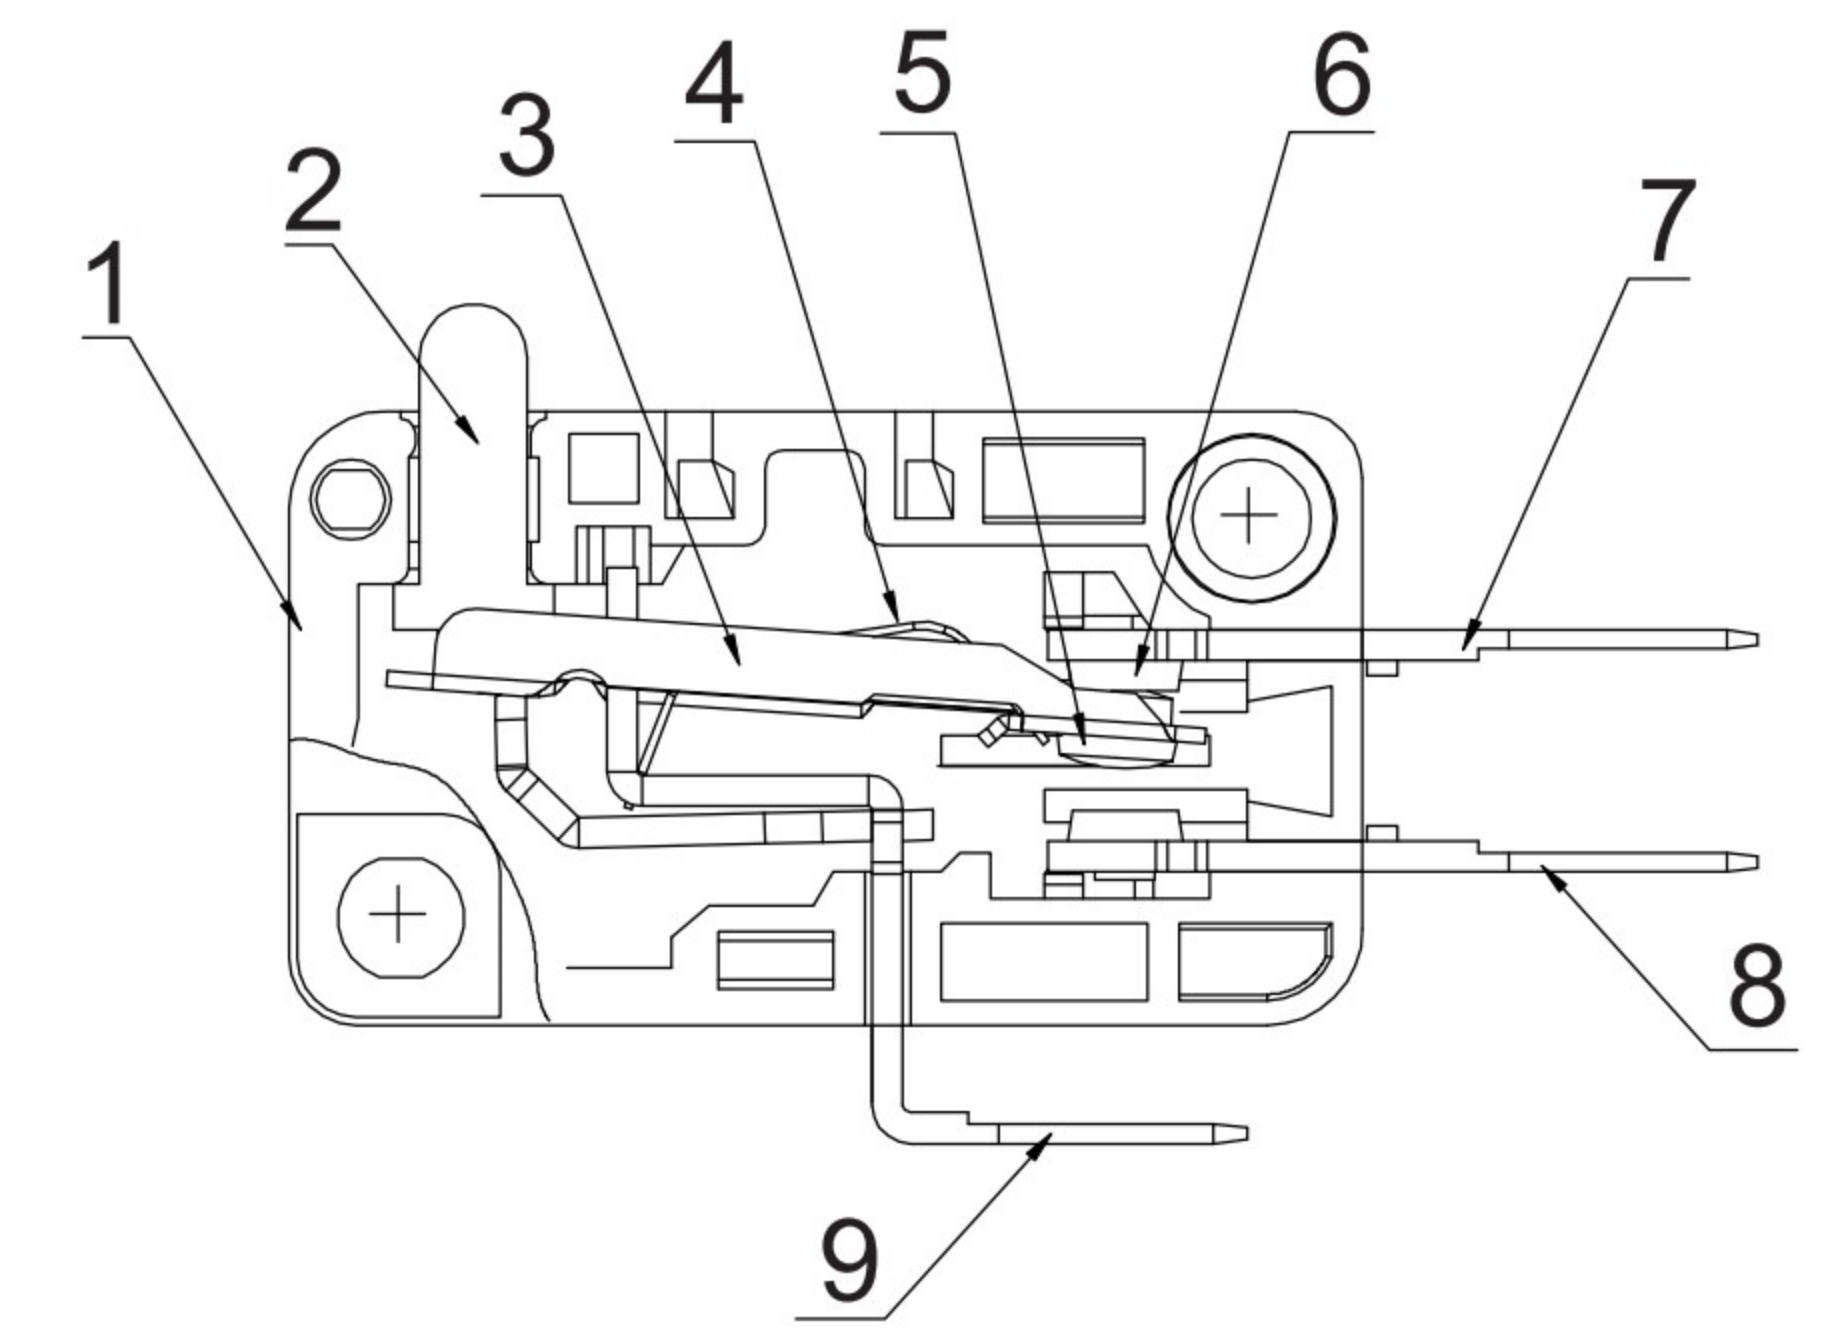

转换型SPDT

常开型SPST-NO

常闭型SPST-NC

晾衣架开关

- 1.微动开关型号 MICRO SWITCH MODEL: LXW-3-6-1A-J5S-R1
- 2.快插端子 QUICK CONNECTOR TYPE:
单刀双掷 SINGLE POLE DOUBLE THROW
- 3.额定值 RATING: ▲16A 125/250VAC μ 25T125
- 4.接触电阻 CONTACT RESISTANCE: <50mΩ (INITIAL)
- 5.绝缘电阻 INSULATION RESISTANCE: ≥100MΩ(DC500V/1MIN)
- 6.介电强度 DIELECTRIC STRENGTH: 1500V /5mA /1MIN
- 7.机械寿命 MECHANICAL LIFE: >100000 CYCLES
- 8.电气寿命 ELECTRICAL LIFE: >10000 CYCLES
- 9.端子手工焊接条件 SOLDER ABILITY OF TERMINAL: MAX260°C, 3S
- 10.操作力 OPERATION FORCE: 150±50gf
- 11.所有部件均使用环保材料 ALL MATERIALS ARE RoHS COMPLIANT

DRAWN BY:	DATE	MAT'L	TITLE	SWITCH
Ming Ming Zou	10/31/13		MODLE	MICRO SWITCH
CHECKED BY:	DATE	SCALE	DWG NO.	GD-LXW-3-6-1A-J5S-R1
Ning Ning Su	10/31/13	1:1	PART NO.	
APPROVED BY:	DATE	SHEET NO.	1 of 1	
Jia Xiang	10/31/13			
				SIZE A4
				VER R

ITEM NO.	DESCRIPTION	DRAWN	DATE