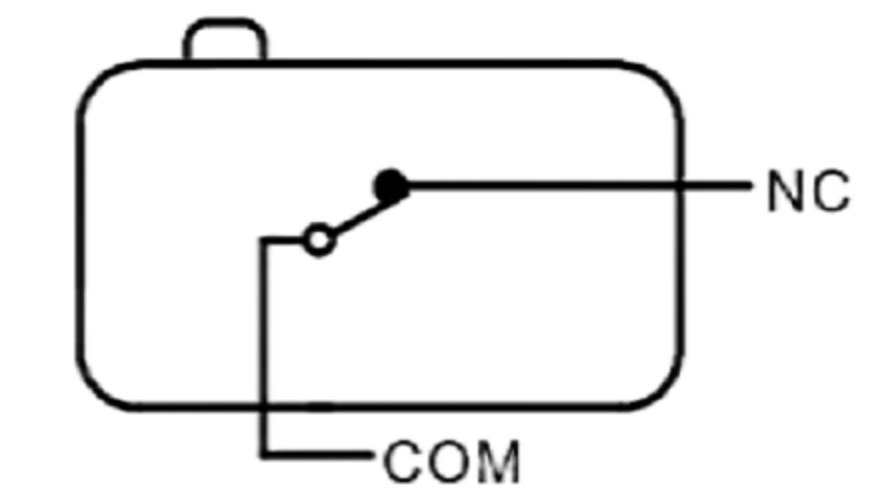

转换型SPDT

常开型SPST-NO

常闭型SPST-NC

晾衣架开关

- 1.微动开关型号 MICRO SWITCH MODEL: LXW-3-6-1A-J5S-R1
- 2.快插端子 QUICK CONNECTOR TYPE:
单刀双掷 SINGLE POLE DOUBLE THROW
- 3.额定值 RATING: ▲16A 125/250VAC μ 25T125
- 4.接触电阻 CONTACT RESISTANCE: <50mΩ (INITIAL)
- 5.绝缘电阻 INSULATION RESISTANCE: ≥100MΩ(DC500V/1MIN)
- 6.介电强度 DIELECTRIC STRENGTH: 1500V /5mA /1MIN
- 7.机械寿命 MECHANICAL LIFE: >100000 CYCLES
- 8.电气寿命 ELECTRICAL LIFE: >10000 CYCLES
- 9.端子手工焊接条件 SOLDER ABILITY OF TERMINAL: MAX260°C, 3S
- 10.操作力 OPERATION FORCE: 150±50gf
- 11.所有部件均使用环保材料 ALL MATERIALS ARE RoHS COMPLIANT